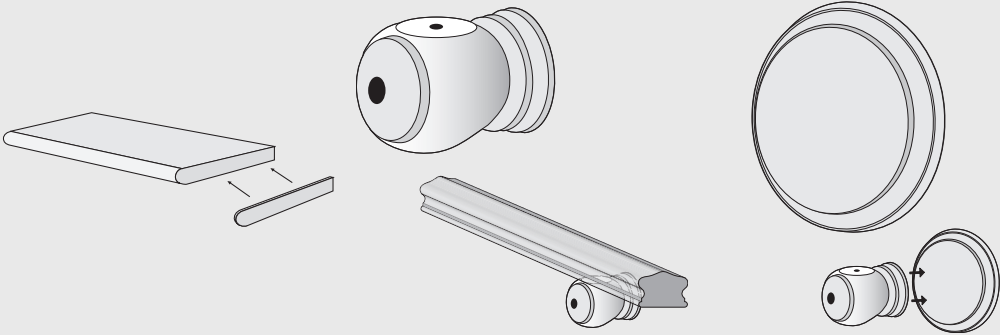

SP017
Bull Nose Cap
5/8" x 1-1/16"
SP017-40C - 10-1/2"
Oak
SP017-88C - 10-1/2"
Maple

SP013
Handrail Bracket Kit
2-7/8" x 2-7/8"
SP013-40C - 4'
Oak

SP028
Wall Mount
7/8" x 4-13/16"
SP028-40C - 4-3/16"
Oak